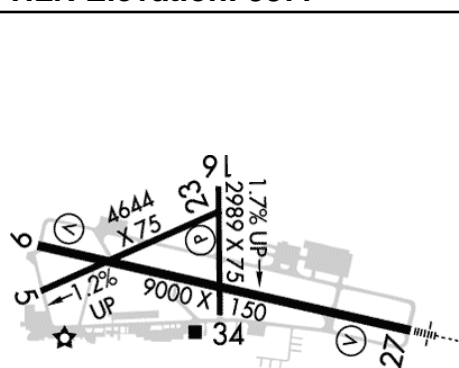

16-34; 2989X75; asphalt pfc; MIRL; PCL when tower clsd;

5-23; 4644X75; asphalt pfc; MIRL; road ry 5; fence ry 23.

9-27; 9000X150; asphalt pfc; HIRL; PCL when twr clsd; gnd ry 9.

Right Traffic: 34; 23; 27;

Low - 3 clicks in 5 secs.
Med - 5 clicks in 5 secs.
Hi - 7 clicks in 5 secs.
Beacon: and IFR

HLN Elevation: 3877

Phone: 406-442-2821 Fax: 406-449-2340

Fees: Landing Fee; Tiedown Fee; Hangar Fee;

Charts: GREAT FALLS; L9;